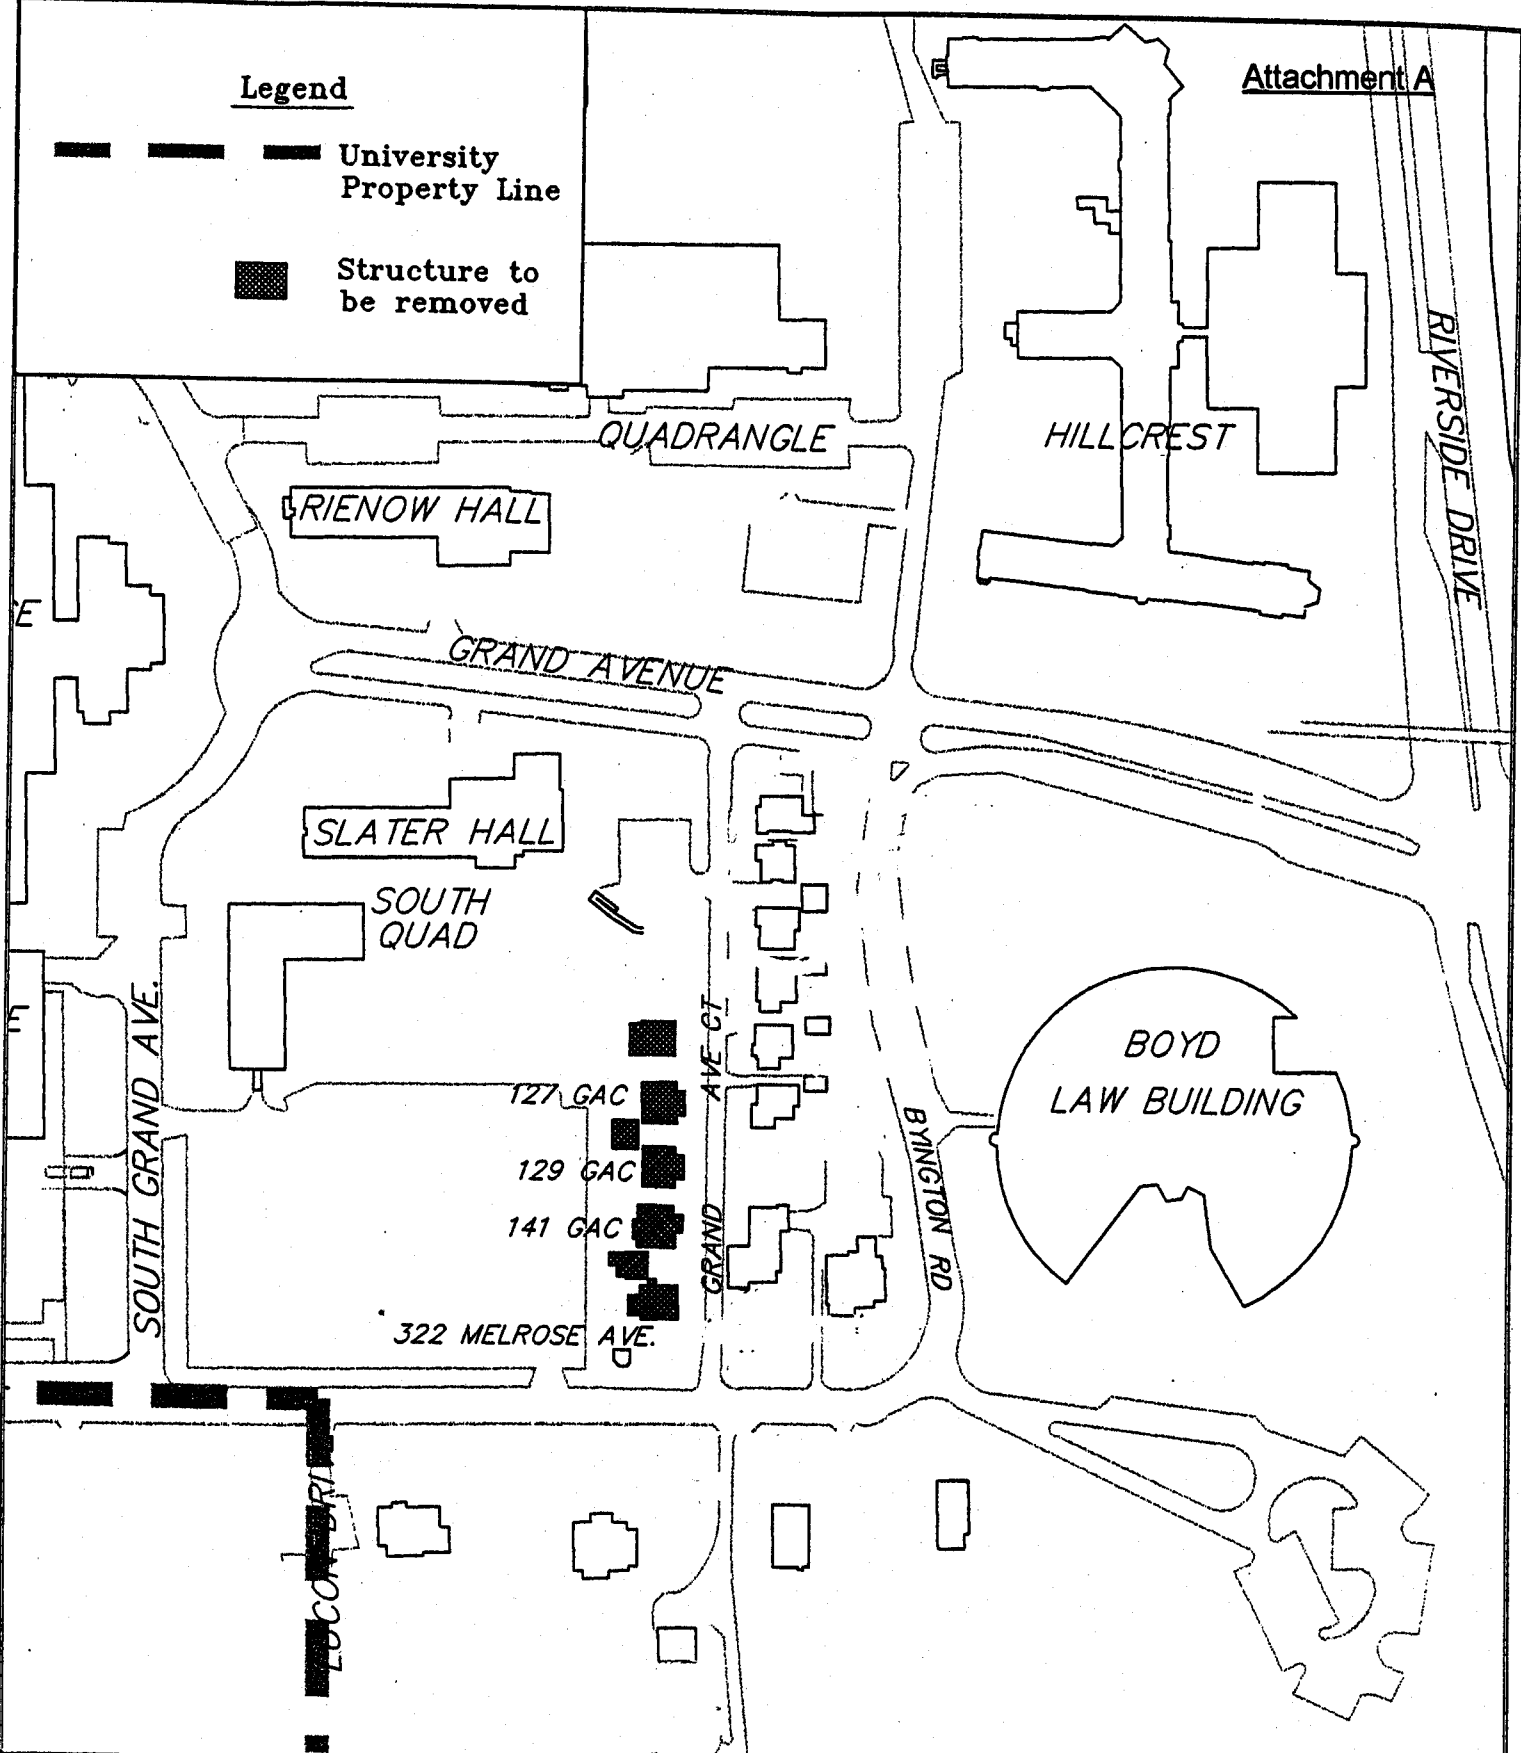

Legend

-  University Property Line
-  Structure to be removed

THE UNIVERSITY OF IOWA - LOCATION MAP

Grand Avenue Court  
Structures to be Removed

Scale: 1" = 160'  
PLOTTED 2-11-02