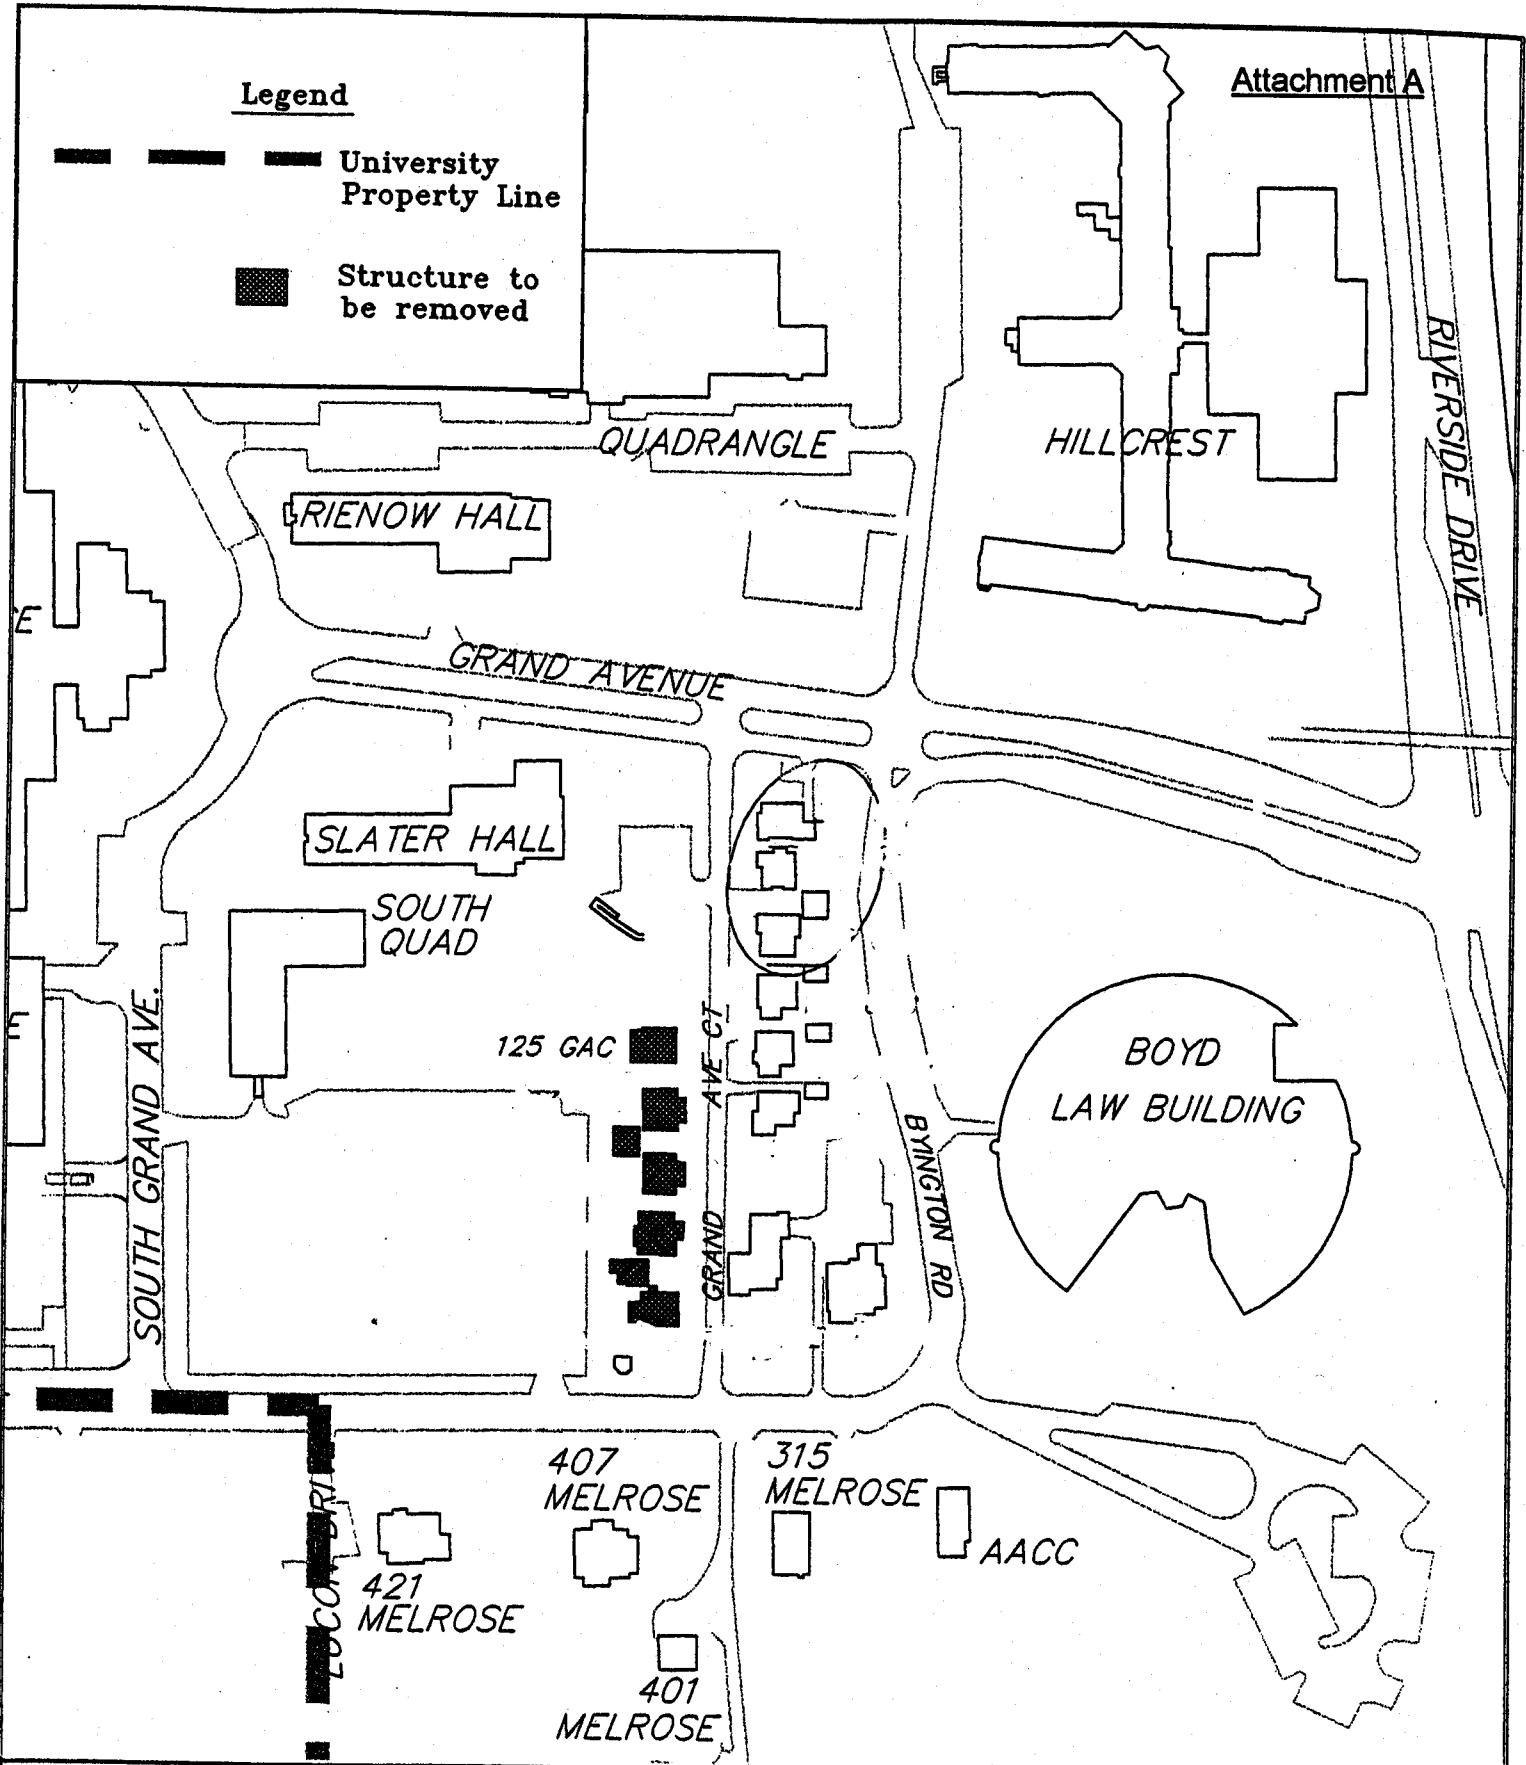

Legend

-  University Property Line
-  Structure to be removed

THE UNIVERSITY OF IOWA - LOCATION MAP

Grand Avenue Court
Structures to be Removed

grandAveHses.dwg

Scale: 1" = 160'
PLOTTED 2-11-02